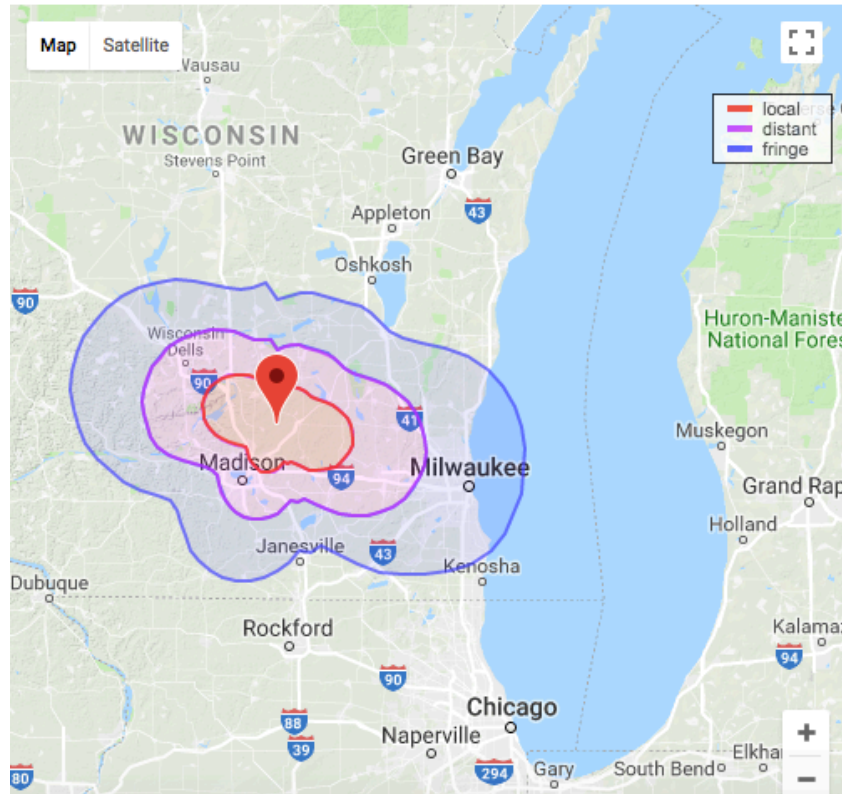

WTTN 1580 AM Predicted Daytime Coverage Area (radio-locator.com)